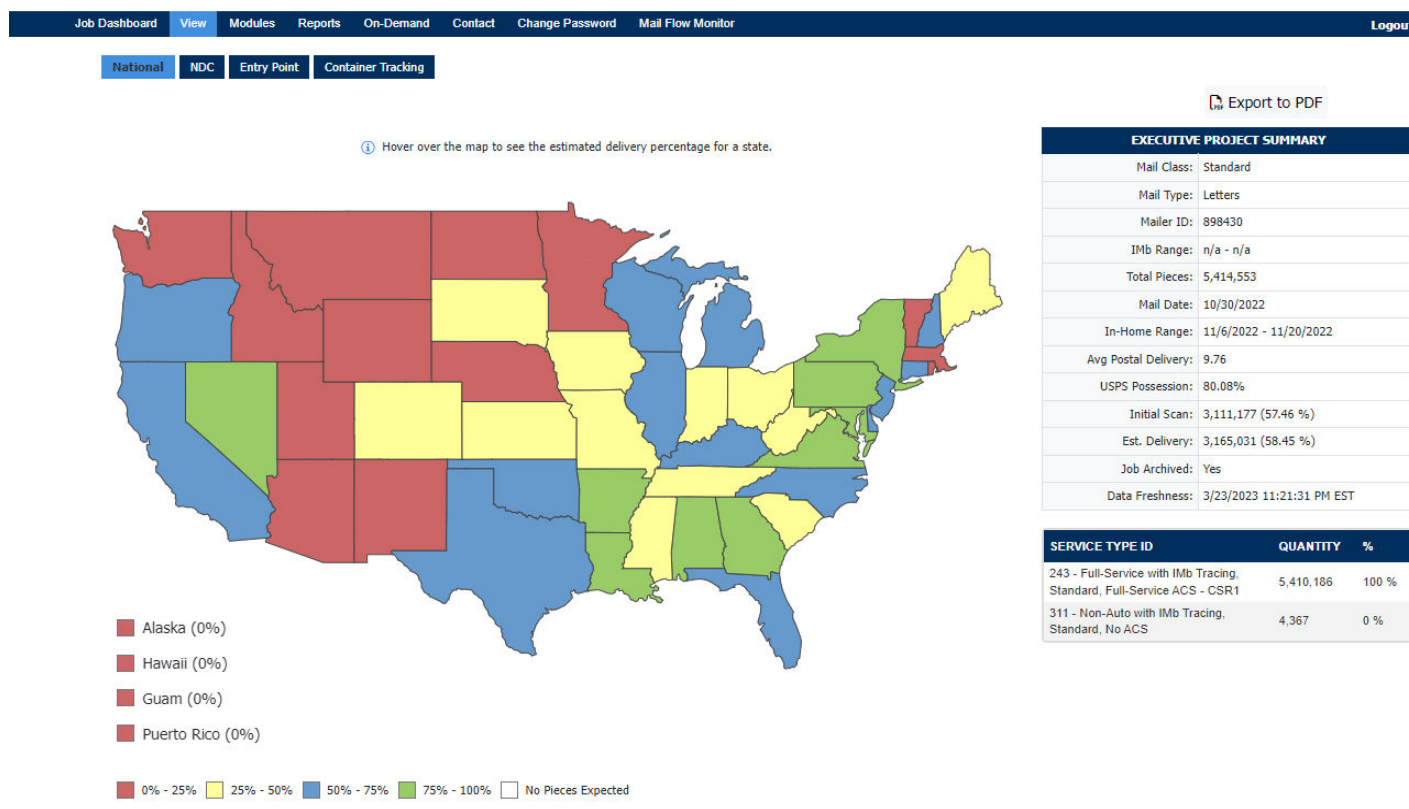

A-Qua MailerTM mailtrac

- Supercharge call center responsiveness with an easy-to-use mail piece search
- Schedule automated reports or leverage our self-service reporting engine
- Sync direct mail and digital channels
- Imagine never missing an impactful event in near real-time with automated alert notifications

A-Qua Mailer mailtrac gives you a comprehensive look into when your mail is reaching its target

...

Enhance your marketing campaigns with precise, real-time delivery data

- Get instant answers on how your mailings are performing around the country in near real-time